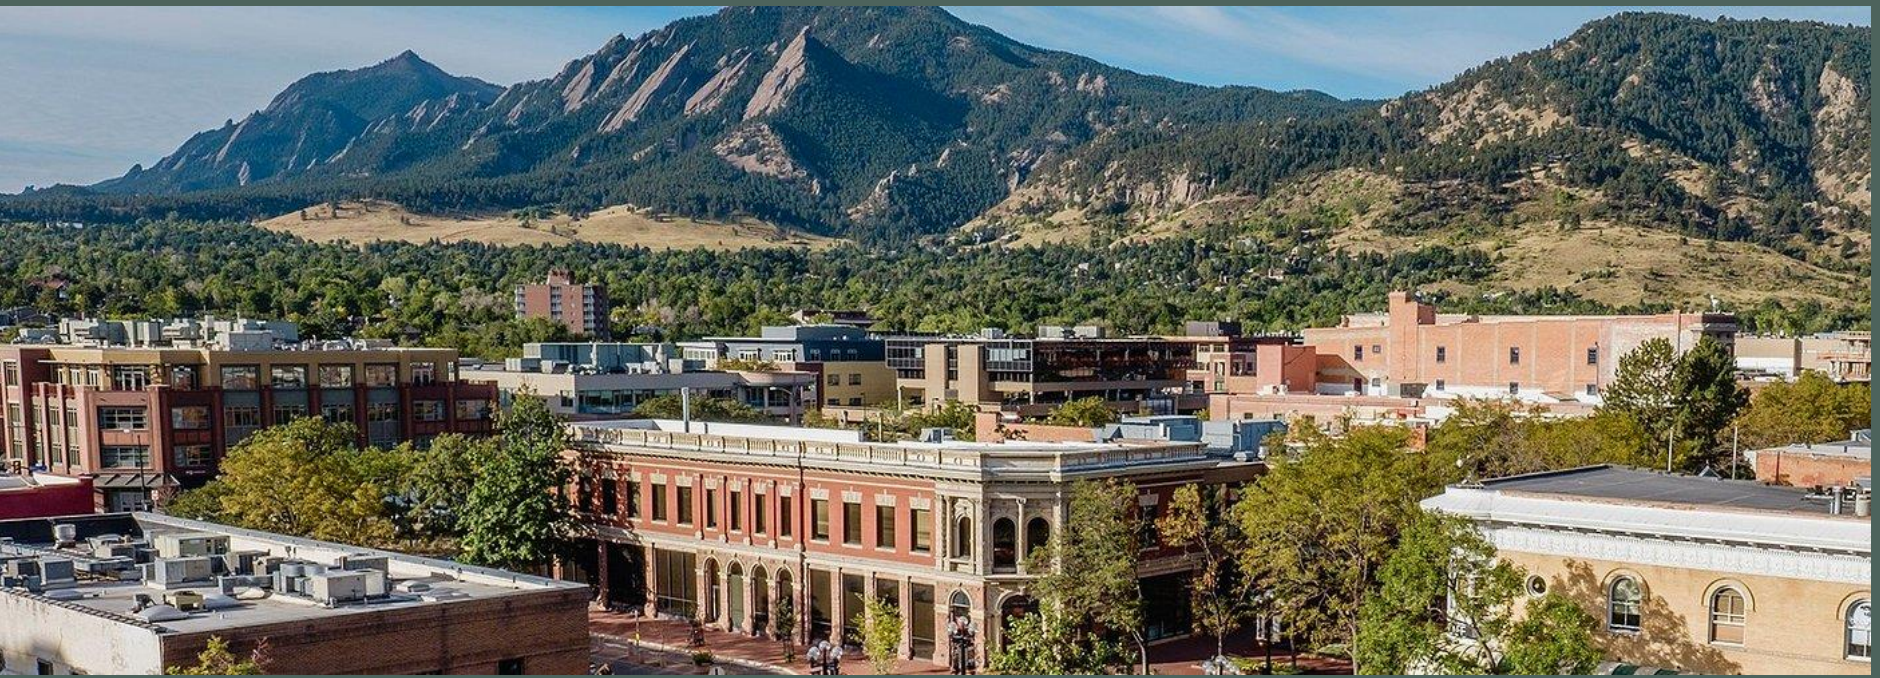

Colorado

Denver and the Rocky Mountains

2025 Jumelage Joint Trip

Denver

Colorado Capital
Population 720,000
Elev. 1609 m

Denver Art Museum

Denver Museum of Nature and Science

The Fort Steakhouse

Red Rocks
Amphitheatre

Boulder

University of Colorado

Dushanbe Teahouse

Eldorado State Park

Estes Park

Gateway to

Rocky Mountain National Park

Rocky Mountain National Park

Colorado Springs

Garden of the Gods

Pike's
Peak

Royal Gorge
Railroad Tour

Manitou Cliff Dwellings

"Wild West"

Cowboys and Ranchers

Zapata Ranch

Central City

Buffalo Bill Museum

Rodeo

Flying W Ranch