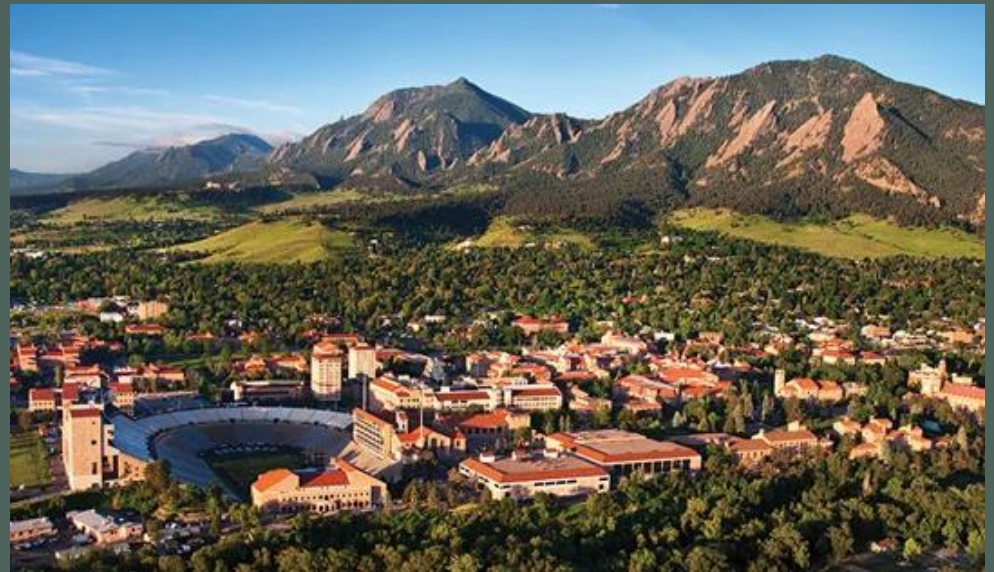

Colorado

Denver and the Rocky Mountains

2025 Jumelage Joint Trip

Denver

Colorado Capital
Population 720,000
Elev. 1609 m

Denver Art Museum

Denver Museum of Nature and Science

The Fort Steakhouse

Red Rocks
Amphitheatre

Boulder

University of Colorado

Dushanbe Teahouse

Eldorado State Park

Estes Park

Gateway to

Rocky Mountain National Park

Rocky Mountain National Park

Colorado Springs

Garden of the Gods

Pike's
Peak

Royal Gorge
Railroad Tour

Manitou Cliff Dwellings

"Wild West"

Cowboys and Ranchers

Zapata Ranch

Central City

Buffalo Bill Museum

Rodeo

Flying W Ranch